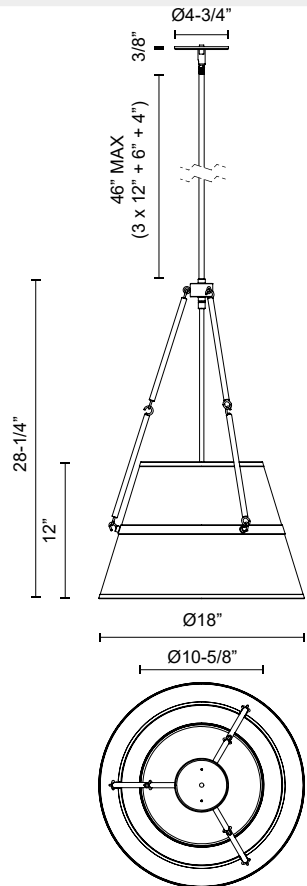

alora mood

P. 1.855.855.8926

CANADA: 19054 28TH Avenue Surrey - BC V3Z 6M3

USA: 3035 E. Lone Mountain Rd - Las Vegas, NV, 89081

OLIVER PD546719

FIXTURE DIMENSIONS	D18" x H28-1/4"
LAMP TYPE	E26
MAX WATTAGE	60W
BULB QTY	1
BULBS INCLUDED	No
VOLTAGE	120V
SHADE DIMENSIONS	D18" x H12"
MATERIAL	Linen; Steel;
ROD LENGTH	46" Max (3x12" + 1x6" + 1x4")
DIAMETER OF ROD	1/2"
WIRE LENGTH	60"
MINIMUM HANG HEIGHT	35"
SLOPED CEILING ADAPTABLE	Yes, Up to 45 Degrees
LOCATION	Dry
CANOPY DIMENSIONS	D4-3/4" x H3/8"
BRAND	Alora Mood

[D - Diameter, L - Length, W - Width, H - Height, E - Extension]

AVAILABLE FINISHES:

PD546719AGWL
Aged Gold/White
Linen

PD546719MBWL
Matte
Black/White Linen

*For complete warranty terms, please visit: www.aloralighting.com/warranty